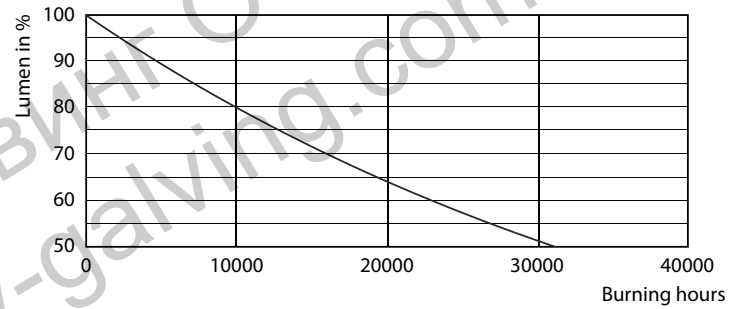

LEDbulb 60W E14 827 FR B38