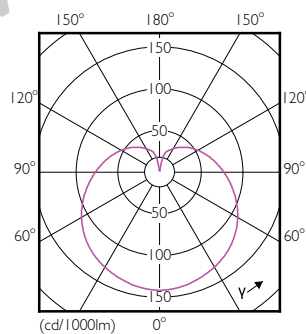

CorePro LED candles and lusters

Mechanical and Housing	
Bulb Finish	Frosted
Approval and Application	
Energy Efficiency Label (EEL)	A+
Energy Consumption kWh/1000 h	6 kWh
Product Data	
Full product code	871869650765000

Order product name	Corepro Lustre ND 5.5-40W E27 827 P45 FR
EAN/UPC - Product	8718696507650
Order code	929001175402
Numerator - Quantity Per Pack	1
Numerator - Packs per outer box	10
Material Nr. (12NC)	929001175402
Net Weight (Piece)	0.040 kg

Dimensional drawing

.. D ..

Product	D	C
Corepro Lustre ND 5.5-40W E27 827 P45 FR	45 mm	87 mm

LED ND 5.5-40W E27 827 220-240V P45 FR

Photometric data

CorePro LEDlustre 40W E27 827 FR P45 ND

CorePro LEDlustre 40W E14 827 CL P45 ND