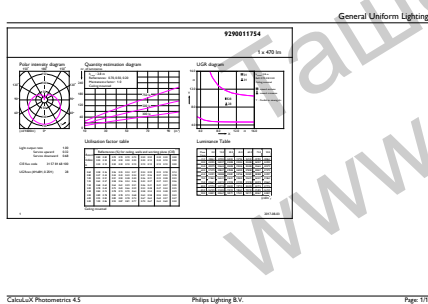

CorePro LED candles and lusters

Mechanical and Housing	
Bulb Finish	Frosted
Approval and Application	
Energy Efficiency Label (EEL)	A+
Energy Consumption kWh/1000 h	6 kWh
Product Data	
Full product code	871869650765000

Order product name	Corepro Lustre ND 5.5-40W E27 827 P45 FR
EAN/UPC - Product	8718696507650
Order code	929001175402
Numerator - Quantity Per Pack	1
Numerator - Packs per outer box	10
Material Nr. (12NC)	929001175402
Net Weight (Piece)	0.040 kg

Dimensional drawing

.. D ..

Product	D	C
Corepro Lustre ND 5.5-40W E27 827 P45 FR	45 mm	87 mm

LED ND 5.5-40W E27 827 220-240V P45 FR

Photometric data

CorePro LEDlustre 40W E27 827 FR P45 ND

CorePro LEDlustre 40W E14 827 CL P45 ND